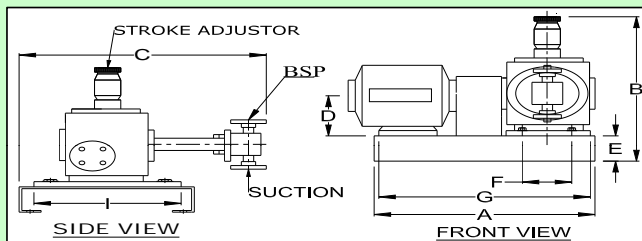

Technical Catalogue

MINIMAX PUMPS PVT. LTD

AN ISO 9001:2008 COMPANY

MP - 35

SELECTION CHART

PUMP SPEED - 100 SPM (NOMINAL) GEAR RATIO 15:1 MOTOR 1440 RPM			MODEL	PLUNGER Dia mm	Max. Pr. Kg/cm ²	Cap. LPH	PUMP SPEED - 200 SPM (NOMINAL) GEAR RATIO 8:1 MOTOR 1440 RPM	
Cap. LPH	Suc. Del. mmNB/BSP	Motor k.w					Suc. Del. NB/BSP	Motor (Kw)
24	15	1.5	MP - 35	12	275	48	15	1.5
59	15			20	200	119	15	
86	15			24	155	171	15	
152	25			32	87	304	25	
238	25	2.2		40	56	475	25	2.2
342	25			48	39	684	25	
433	25			54	31	866	25	
571	25			62	23	1142	40	
627	25	1.1		65	21	1255	40	
770	25			72	17	1540	40	
1023	40	2.2		83	13	2046	40	
1203	40			90	11	2406	40	
1484	40			100	9	3000	40	

MOC CHART

Sr.No.	Description	MOC	Sr.No.	Description	MOC
1	Plunger	SS304,SS316,SS304L, SS316L	1	Plunger Ring	PTFE
2	Liquid Head	SS304, SS316, alloy20	2	Gland Packing	PTFE
3	Throught bush	SS304, SS316, alloy20	3	NRV Balls	SS, PTFE, Glass
4	Non Return Valves	SS304, SS316, alloy20 PP, PVC, PTFE			Ceramic

FEATURES

- Multiple head plunger pumps with common drive for mixing two or more liquid in a desired ratio. The ratio can be easily reset.
- The design & Performance of MM Series Pumps conforms to API675.

DIMENSIONS IN MM

MODEL	A	B	C	D	E	F	G	I
MM III	605	490	585	45	70	70	577	305

WEIGHT (App) : 135 KG.

PACKING SIZE : 28 x 24 x 23 Inches

MINIMAX PUMPS PVT. LTD.

PLOT NO. 69, SICOF, 328, MIDC,
SATPUR, NASHIK - 422007, MAHARASHTRA, INDIA.
Tel. : +91-253-6649383 Cell : + 91-9130022891, 9130022894
E-mail : minimaxpumpsprivtltd@gmail.com