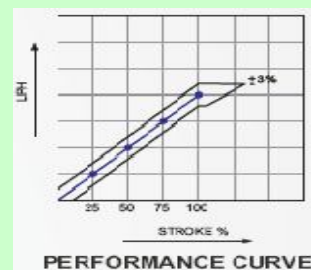

Technical Catalogue

MINIMAX PUMPS PVT. LTD

AN ISO 9001:2008 COMPANY

MP - 35

SELECTION CHART

PUMP SPEED - 100 SPM (NOMINAL) GEAR RATIO 15:1 MOTOR 1440 RPM			MODEL	PLUNGER Dia mm	Max. Pr. Kg/cm ²	Cap. LPH	PUMP SPEED - 200 SPM (NOMINAL) GEAR RATIO 8:1 MOTOR 1440 RPM	
Cap. LPH	Suc. Del. mmNB/BSP	Motor k.w					Suc. Del. NB/BSP	Motor (Kw)
24	15	1.5	MP - 35	12	275	48	15	1.5
59	15			20	200	119	15	
86	15			24	155	171	15	
152	25			32	87	304	25	
238	25	2.2		40	56	475	25	2.2
342	25			48	39	684	25	
433	25			54	31	866	25	
571	25			62	23	1142	40	
627	25	1.1		65	21	1255	40	
770	25			72	17	1540	40	
1023	40	2.2		83	13	2046	40	
1203	40			90	11	2406	40	
1484	40			100	9	3000	40	

FEATURES

- Multiple head plunger pumps with common drive for mixing two or more liquid in a desired ratio. The ratio can be easily reset.
- The design & Performance of MM Series Pumps conforms to API675.