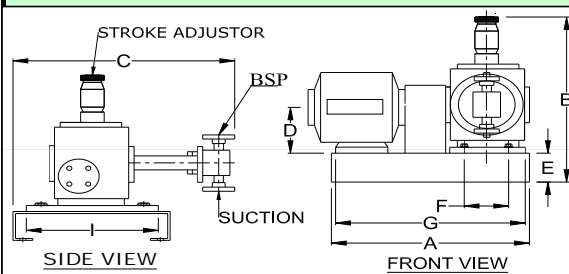

Technical Catalogue

MINIMAX PUMPS PVT. LTD.
AN ISO 9001:2008 COMPANY

MP-20

SELECTION CHART

PUMP SPEED - 100 SPM (NOMINAL) GEAR RATIO 15:1 MOTOR 1440 RPM			MODEL	PLUNG ER Dia mm	Max. Pr. Kg/cm ²	PUMP SPEED - 200 SPM (NOMINAL) GEAR RATIO 8:1 MOTOR 1440 RPM		
Cap. LPH	Suc. Del. mmNB/BSP	Motor k.w				Cap. LPH	Suc. Del. mmNB/BSP	Motor (k.w.)
15	15	0.37	MP - 20	14	120	33	15	0.75
31	15			20	99	68	15	
49	15			24	69	98	15	
87	15			32	38	174	15	
136	15			40	25	271	25	
164	15			44	20	328	25	
195	15			48	17	391	25	
280	25	0.75		54	13	560	25	
326	25			62	10	652	25	
358	25			65	9	716	25	
381	25			67	8	761	25	

MOC CHART

Sr.No.	Description	MOC	Sr.No.	Description	MOC
1	Plunger	SS304,SS316,SS304L, SS316L	1	Plunger Ring	PTFE
2	Liquid Head	SS304, SS316, Hastalloy, alloy20	2	Gland Packing	PTFE
3	Through bush	SS304, SS316, hastalloy, alloy20	3	NRV Balls	SS, PTFE, Glass Ceramic
4	Non Return Valves	SS304, SS316, hastalloy, alloy20 PP, PVC, PTFE			

FEATURES

- Multiple head plunger pumps with common drive for mixing two or more liquid in a desired ratio. The ratio can be easily reset.
- The design & Performance of MM Series Pumps conforms to API675.

DIMENSIONS IN MM

MODEL	A	B	C	D	E	F	G	I
MM II	402	405	450	75	70	90	385	268

WEIGHT (App) : 62 KG.

PACKING SIZE : 20 x 20 x 17 Inches

MINIMAX PUMPS PVT. LTD.

PLOT NO. 69, SICOF, 328, MIDC,
SATPUR, NASHIK - 422007. MAHARASHTRA, INDIA.