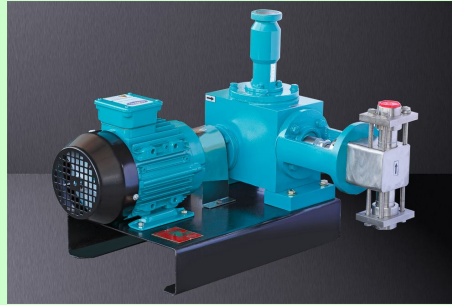

Technical Catalogue

MINIMAX PUMPS PVT. LTD.
AN ISO 9001:2008 COMPANY

MP-20

SELECTION CHART

PUMP SPEED - 100 SPM (NOMINAL) GEAR RATIO 15:1 MOTOR 1440 RPM			MODEL	PLUNG ER Dia mm	Max. Pr. Kg/cm ²	PUMP SPEED - 200 SPM (NOMINAL) GEAR RATIO 8:1 MOTOR 1440 RPM		
Cap. LPH	Suc. Del. mmNB/BSP	Motor k.w				Cap. LPH	Suc. Del. mmNB/BSP	Motor (k.w.)
15	15	0.37	MP - 20	14	120	33	15	0.75
31	15			20	99	68	15	
49	15			24	69	98	15	
87	15			32	38	174	15	
136	15			40	25	271	25	
164	15			44	20	328	25	
195	15			48	17	391	25	
280	25	0.75		54	13	560	25	
326	25			62	10	652	25	
358	25			65	9	716	25	
381	25			67	8	761	25	

MOC CHART

Sr.No.	Description	MOC	Sr.No.	Description	MOC
1	Plunger	SS304,SS316,SS304L, SS316L	1	Plunger Ring	PTFE
2	Liquid Head	SS304, SS316, Hastalloy, alloy20	2	Gland Packing	PTFE
3	Through bush	SS304, SS316, hastalloy, alloy20	3	NRV Balls	SS, PTFE, Glass Ceramic
4	Non Return Valves	SS304, SS316, hastalloy, alloy20 PP, PVC, PTFE			

FEATURES

- Multiple head plunger pumps with common drive for mixing two or more liquid in a desired ratio. The ratio can be easily reset.
- The design & Performance of MM Series Pumps conforms to API675.

DIMENSIONS IN MM

MODEL	A	B	C	D	E	F	G	I
MM II	402	405	450	75	70	90	385	268

WEIGHT (App) : 62 KG.

PACKING SIZE : 20 x 20 x 17 Inches

MINIMAX PUMPS PVT. LTD.

PLOT NO. 69, SICOF, 328, MIDC,
SATPUR, NASHIK - 422007. MAHARASHTRA, INDIA.