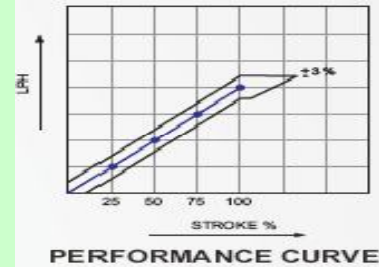

Technical Catalogue

MINIMAX PUMPS PVT. LTD.
AN ISO 9001:2008 COMPANY

MP-20

SELECTION CHART

PUMP SPEED - 100 SPM (NOMINAL) GEAR RATIO 15:1 MOTOR 1440 RPM			MODEL	PLUNG ER Dia mm	Max. Pr. Kg/cm ²	PUMP SPEED - 200 SPM (NOMINAL) GEAR RATIO 8:1 MOTOR 1440 RPM		
Cap. LPH	Suc. Del. mmNB/BSP	Motor k.w				Cap. LPH	Suc. Del. mmNB/BSP	Motor (k.w.)
15	15	0.37	MP - 20	14	120	33	15	0.75
31	15			20	99	68	15	
49	15			24	69	98	15	
87	15			32	38	174	15	
136	15			40	25	271	25	
164	15			44	20	328	25	
195	15			48	17	391	25	
280	25	0.75		54	13	560	25	
326	25			62	10	652	25	
358	25			65	9	716	25	
381	25			67	8	761	25	

FEATURES

- Multiple head plunger pumps with common drive for mixing two or more liquid in a desired ratio. The ratio can be easily reset.
- The design & Performance of MM Series Pumps conforms to API675.